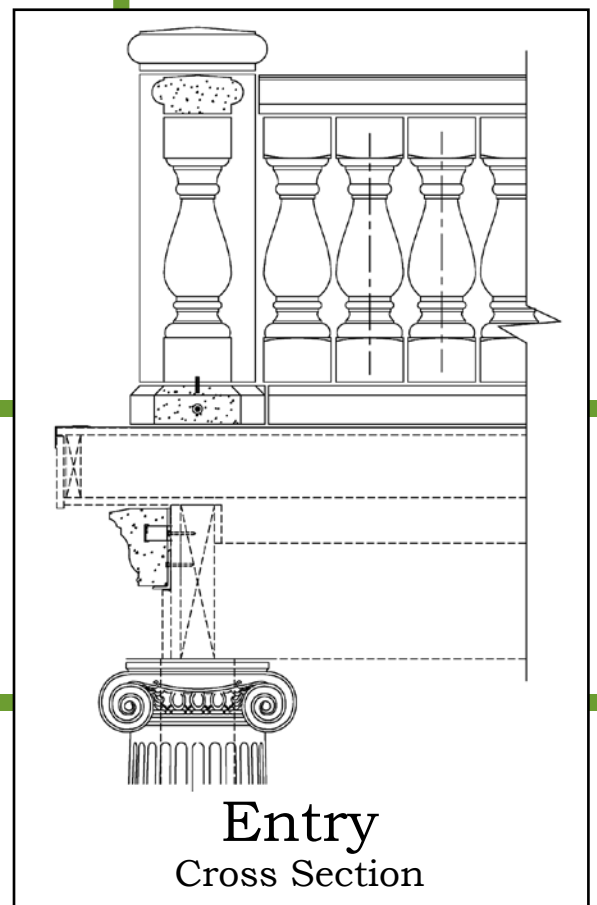

TANEJA RESIDENCE

Project Portfolio

Project ID 17748

Helping you create Architectural Style for your home

TANEJA PROJECT PORTFOLIO

TANEJA PROJECT PORTFOLIO

Front Elevation

Grand Staircase

Ionic Column
Capital

Entry
Cross Section

Breaking Down The Project

Showing how the pieces fit together to make the style

TANEJA RESIDENCE
Proj ID 17748

Complete Staircase

Caprice
(Newel Pier Shaft)

Chamfer Profile
(Newel Pier Base)

Grand Staircase