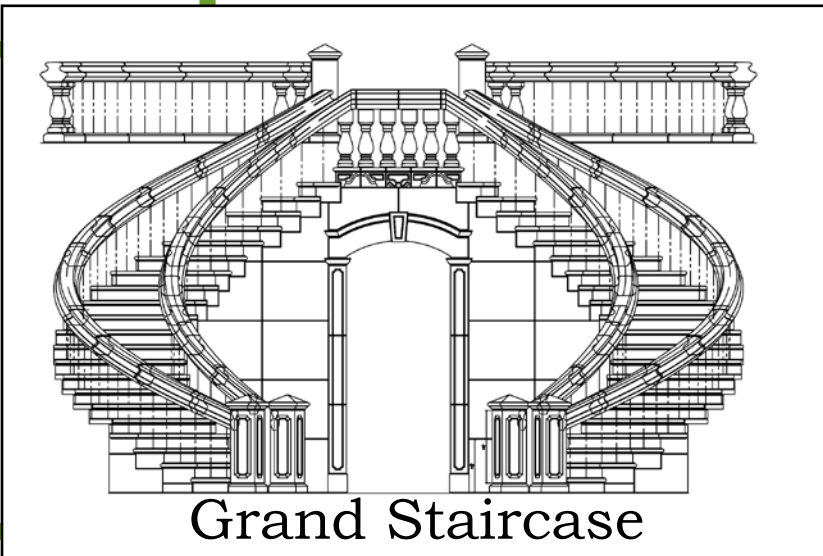

TANEJA RESIDENCE

Project Portfolio

Project ID 17748

Helping you create Architectural Style for your home

TANEJA PROJECT PORTFOLIO

TANEJA PROJECT PORTFOLIO

Front Elevation

Grand Staircase

Ionic Column
Capital

Entry
Cross Section

Breaking Down The Project

Showing how the pieces fit together to make the style

TANEJA RESIDENCE
Proj ID 17748

Complete Staircase

Caprice
(Newel Pier Shaft)

Chamfer Profile
(Newel Pier Base)

Grand Staircase