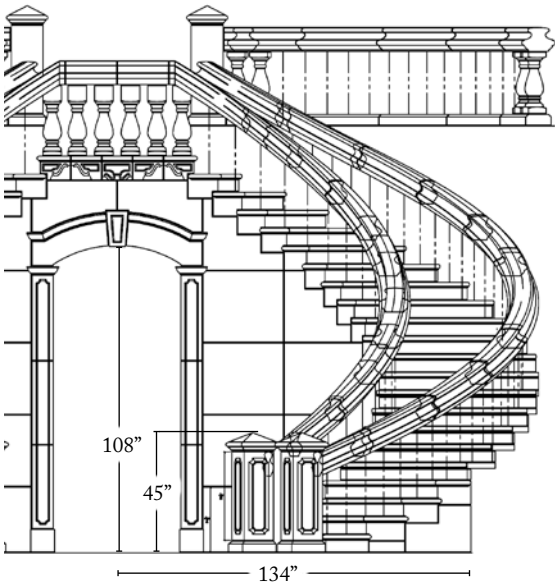

Ionic Column
Capital

Entry
Cross Section

Breaking Down The Project

Showing how the pieces fit together to make the style

TANEJA RESIDENCE
Proj ID 17748

Complete Staircase

Caprice
(Newel Pier Shaft)

Chamfer Profile
(Newel Pier Base)

Grand Staircase